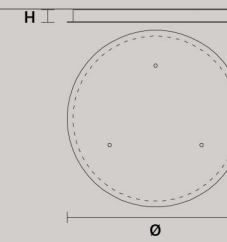

CREK STL 6	
w	45 cm / 17.70"
D	32 cm / 12.60"
H	160 cm / 63.00"
STANDARD LIGHTING	
6×E14×10 W MAX (NOT INCL.)	

SINGLE CANOPIES

SINGLE CANOPY

SIZE		FINISHINGS	PRODUCT NAME
W	8,5 cm / 3.30"	G18	CREK S1
D	8,5 cm / 3.30"		
H	2 cm / 0.80"		

SINGLE CANOPY

SIZE		FINISHINGS	PRODUCT NAME
Ø	12 cm / 4.70"	G18	CREK S5
H	2,7 cm / 1.10"		

SINGLE CANOPY

SIZE		FINISHINGS	PRODUCT NAME
W	56 cm / 22.00"	G18	CREK S10
D	3 cm / 1.20"		CREK S14
H	3 cm / 1.20"		

MULTIPLE CANOPIES

LINEAR CANOPY LN 75

SIZE		FINISHINGS	PRODUCT NAME
W	75 cm / 29.50"	V98	CREK C3 LN 75
D	20 cm / 7.90"		
H	4 cm / 1.60"		

LINEAR CANOPY LN 125

SIZE		FINISHINGS	PRODUCT NAME
W	125 cm / 49.20"	V98	CREK C5 LN 125
D	20 cm / 7.90"		
H	4 cm / 1.60"		

ROUND CANOPY RD 60

SIZE		FINISHINGS	PRODUCT NAME
Ø	60 cm / 23.60"	V98	CREK C3 RD 60
H	4 cm / 1.60"		

ROUND CANOPY RD 80

SIZE		FINISHINGS	PRODUCT NAME
Ø	80 cm / 31.50"	V98	CREK C5 RD 80
H	4 cm / 1.60"		