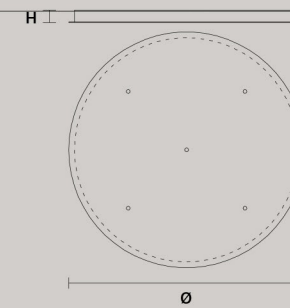

CREK STL 6	
w	45 cm / 17.70"
D	32 cm / 12.60"
H	160 cm / 63.00"
STANDARD LIGHTING	
6×E14×10 W MAX (NOT INCL.)	

SINGLE CANOPIES

SINGLE CANOPY

SIZE		FINISHINGS	PRODUCT NAME
W	8,5 cm / 3.30"	G18	CREK S1
D	8,5 cm / 3.30"		
H	2 cm / 0.80"		

SINGLE CANOPY

SIZE		FINISHINGS	PRODUCT NAME
Ø	12 cm / 4.70"	G18	CREK S5
H	2,7 cm / 1.10"		

SINGLE CANOPY

SIZE		FINISHINGS	PRODUCT NAME
W	56 cm / 22.00"	G18	CREK S10
D	3 cm / 1.20"		CREK S14
H	3 cm / 1.20"		

MULTIPLE CANOPIES

LINEAR CANOPY LN 75

SIZE		FINISHINGS	PRODUCT NAME
W	75 cm / 29.50"	V98	CREK C3 LN 75
D	20 cm / 7.90"		
H	4 cm / 1.60"		

LINEAR CANOPY LN 125

SIZE		FINISHINGS	PRODUCT NAME
W	125 cm / 49.20"	V98	CREK C5 LN 125
D	20 cm / 7.90"		
H	4 cm / 1.60"		

ROUND CANOPY RD 60

SIZE		FINISHINGS	PRODUCT NAME
Ø	60 cm / 23.60"	V98	CREK C3 RD 60
H	4 cm / 1.60"		

ROUND CANOPY RD 80

SIZE		FINISHINGS	PRODUCT NAME
Ø	80 cm / 31.50"	V98	CREK C5 RD 80
H	4 cm / 1.60"		