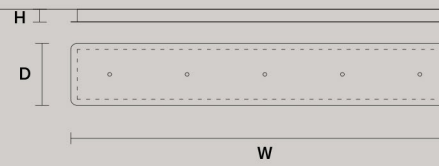

SINGLE CANOPY

SIZE		FINISHINGS	PRODUCT NAME
Ø	12 cm / 4.70"	G18	CREK S5
H	2,7 cm / 1.10"		

SINGLE CANOPY

SIZE		FINISHINGS	PRODUCT NAME
W	56 cm / 22.00"	G18	CREK S10
D	3 cm / 1.20"		CREK S14
H	3 cm / 1.20"		

MULTIPLE CANOPIES

LINEAR CANOPY LN 75

SIZE		FINISHINGS	PRODUCT NAME
W	75 cm / 29.50"	V98	CREK C3 LN 75
D	20 cm / 7.90"		
H	4 cm / 1.60"		

LINEAR CANOPY LN 125

SIZE		FINISHINGS	PRODUCT NAME
W	125 cm / 49.20"	V98	CREK C5 LN 125
D	20 cm / 7.90"		
H	4 cm / 1.60"		