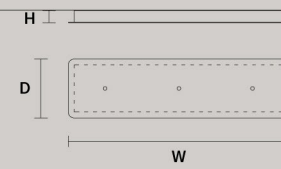

CREK STL 6	
w	45 cm / 17.70"
D	32 cm / 12.60"
H	160 cm / 63.00"
STANDARD LIGHTING	
6×E14×10 W MAX (NOT INCL.)	

SINGLE CANOPIES

SINGLE CANOPY

SIZE		FINISHINGS	PRODUCT NAME
W	8,5 cm / 3.30"	G18	CREK S1
D	8,5 cm / 3.30"		
H	2 cm / 0.80"		

SINGLE CANOPY

SIZE		FINISHINGS	PRODUCT NAME
Ø	12 cm / 4.70"	G18	CREK S5
H	2,7 cm / 1.10"		

SINGLE CANOPY

SIZE		FINISHINGS	PRODUCT NAME
W	56 cm / 22.00"	G18	CREK S10
D	3 cm / 1.20"		CREK S14
H	3 cm / 1.20"		

MULTIPLE CANOPIES

LINEAR CANOPY LN 75

SIZE		FINISHINGS	PRODUCT NAME
W	75 cm / 29.50"	V98	CREK C3 LN 75
D	20 cm / 7.90"		
H	4 cm / 1.60"		

LINEAR CANOPY LN 125

SIZE		FINISHINGS	PRODUCT NAME
W	125 cm / 49.20"	V98	CREK C5 LN 125
D	20 cm / 7.90"		
H	4 cm / 1.60"		