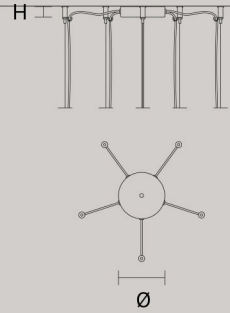

CREK TL 1	
w	15,5 cm / 6.10"
D	15,5 cm / 6.10"
H	41,5 cm / 16.30"
STANDARD LIGHTING	
1×E14×10 W MAX (NOT INCL.)	

CREK TL 6	
w	45 cm / 17.70"
D	31 cm / 12.20"
H	41 cm / 16.10"
STANDARD LIGHTING	
6×E14×10 W MAX (NOT INCL.)	

CREK STL 6	
w	45 cm / 17.70"
D	32 cm / 12.60"
H	160 cm / 63.00"
STANDARD LIGHTING	
6×E14×10 W MAX (NOT INCL.)	

SINGLE CANOPIES

SINGLE CANOPY

SIZE		FINISHINGS	PRODUCT NAME
W	8,5 cm / 3.30"	G18	CREK S1
D	8,5 cm / 3.30"		
H	2 cm / 0.80"		

SINGLE CANOPY

SIZE		FINISHINGS	PRODUCT NAME
Ø	12 cm / 4.70"	G18	CREK S5
H	2,7 cm / 1.10"		

SINGLE CANOPY

SIZE		FINISHINGS	PRODUCT NAME
W	56 cm / 22.00"	G18	CREK S10
D	3 cm / 1.20"		CREK S14
H	3 cm / 1.20"		

MULTIPLE CANOPIES

LINEAR CANOPY LN 75

SIZE		FINISHINGS	PRODUCT NAME
W	75 cm / 29.50"	V98	CREK C3 LN 75
D	20 cm / 7.90"		
H	4 cm / 1.60"		

LINEAR CANOPY LN 125

SIZE		FINISHINGS	PRODUCT NAME
W	125 cm / 49.20"	V98	CREK C5 LN 125
D	20 cm / 7.90"		
H	4 cm / 1.60"		